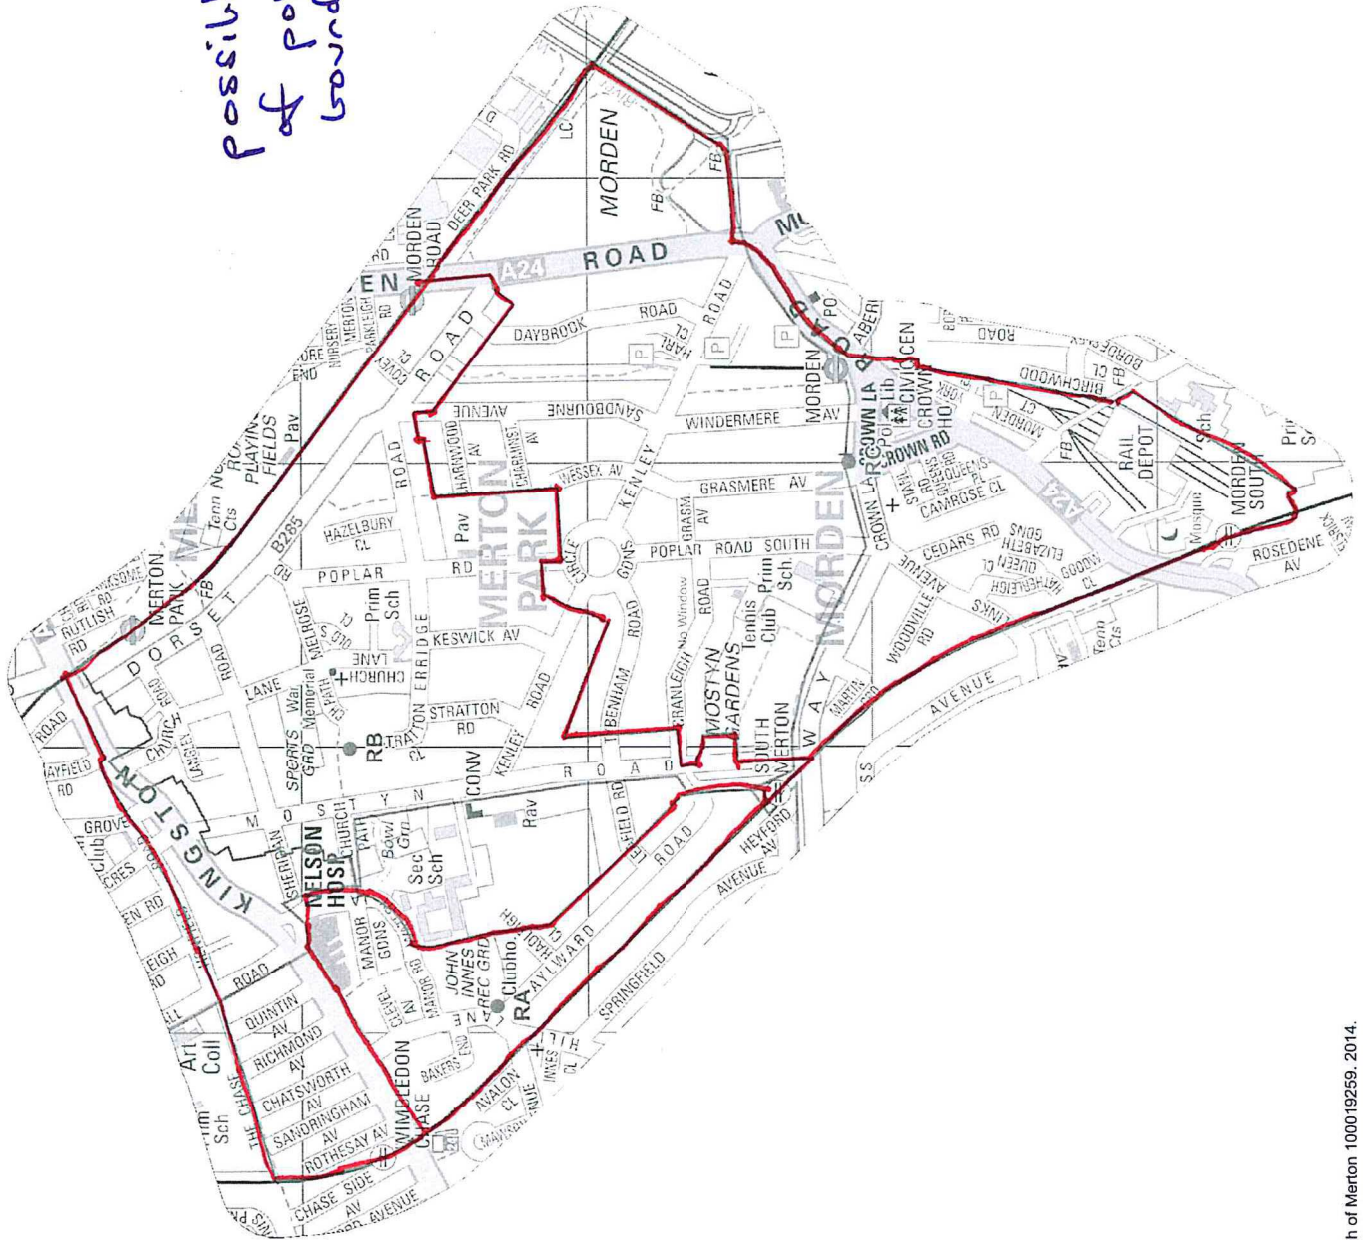

Abbey Ward
Scale 1:6,000

R:\SRFTasks\CS2000_3030\2505\Worksheets\Ward_Abbey.wor

Proposed polling
place for PA

Pollards Hill Ward

Scale 1:9,000

*possible realignment
of polling district
boundaries*

Merton Park

Scale 1:9,000

*Possible realignment
of polling district
boundaries*

Ravensbury

Scale 1:9,000

*Possible adjustment of
polling district boundaries*