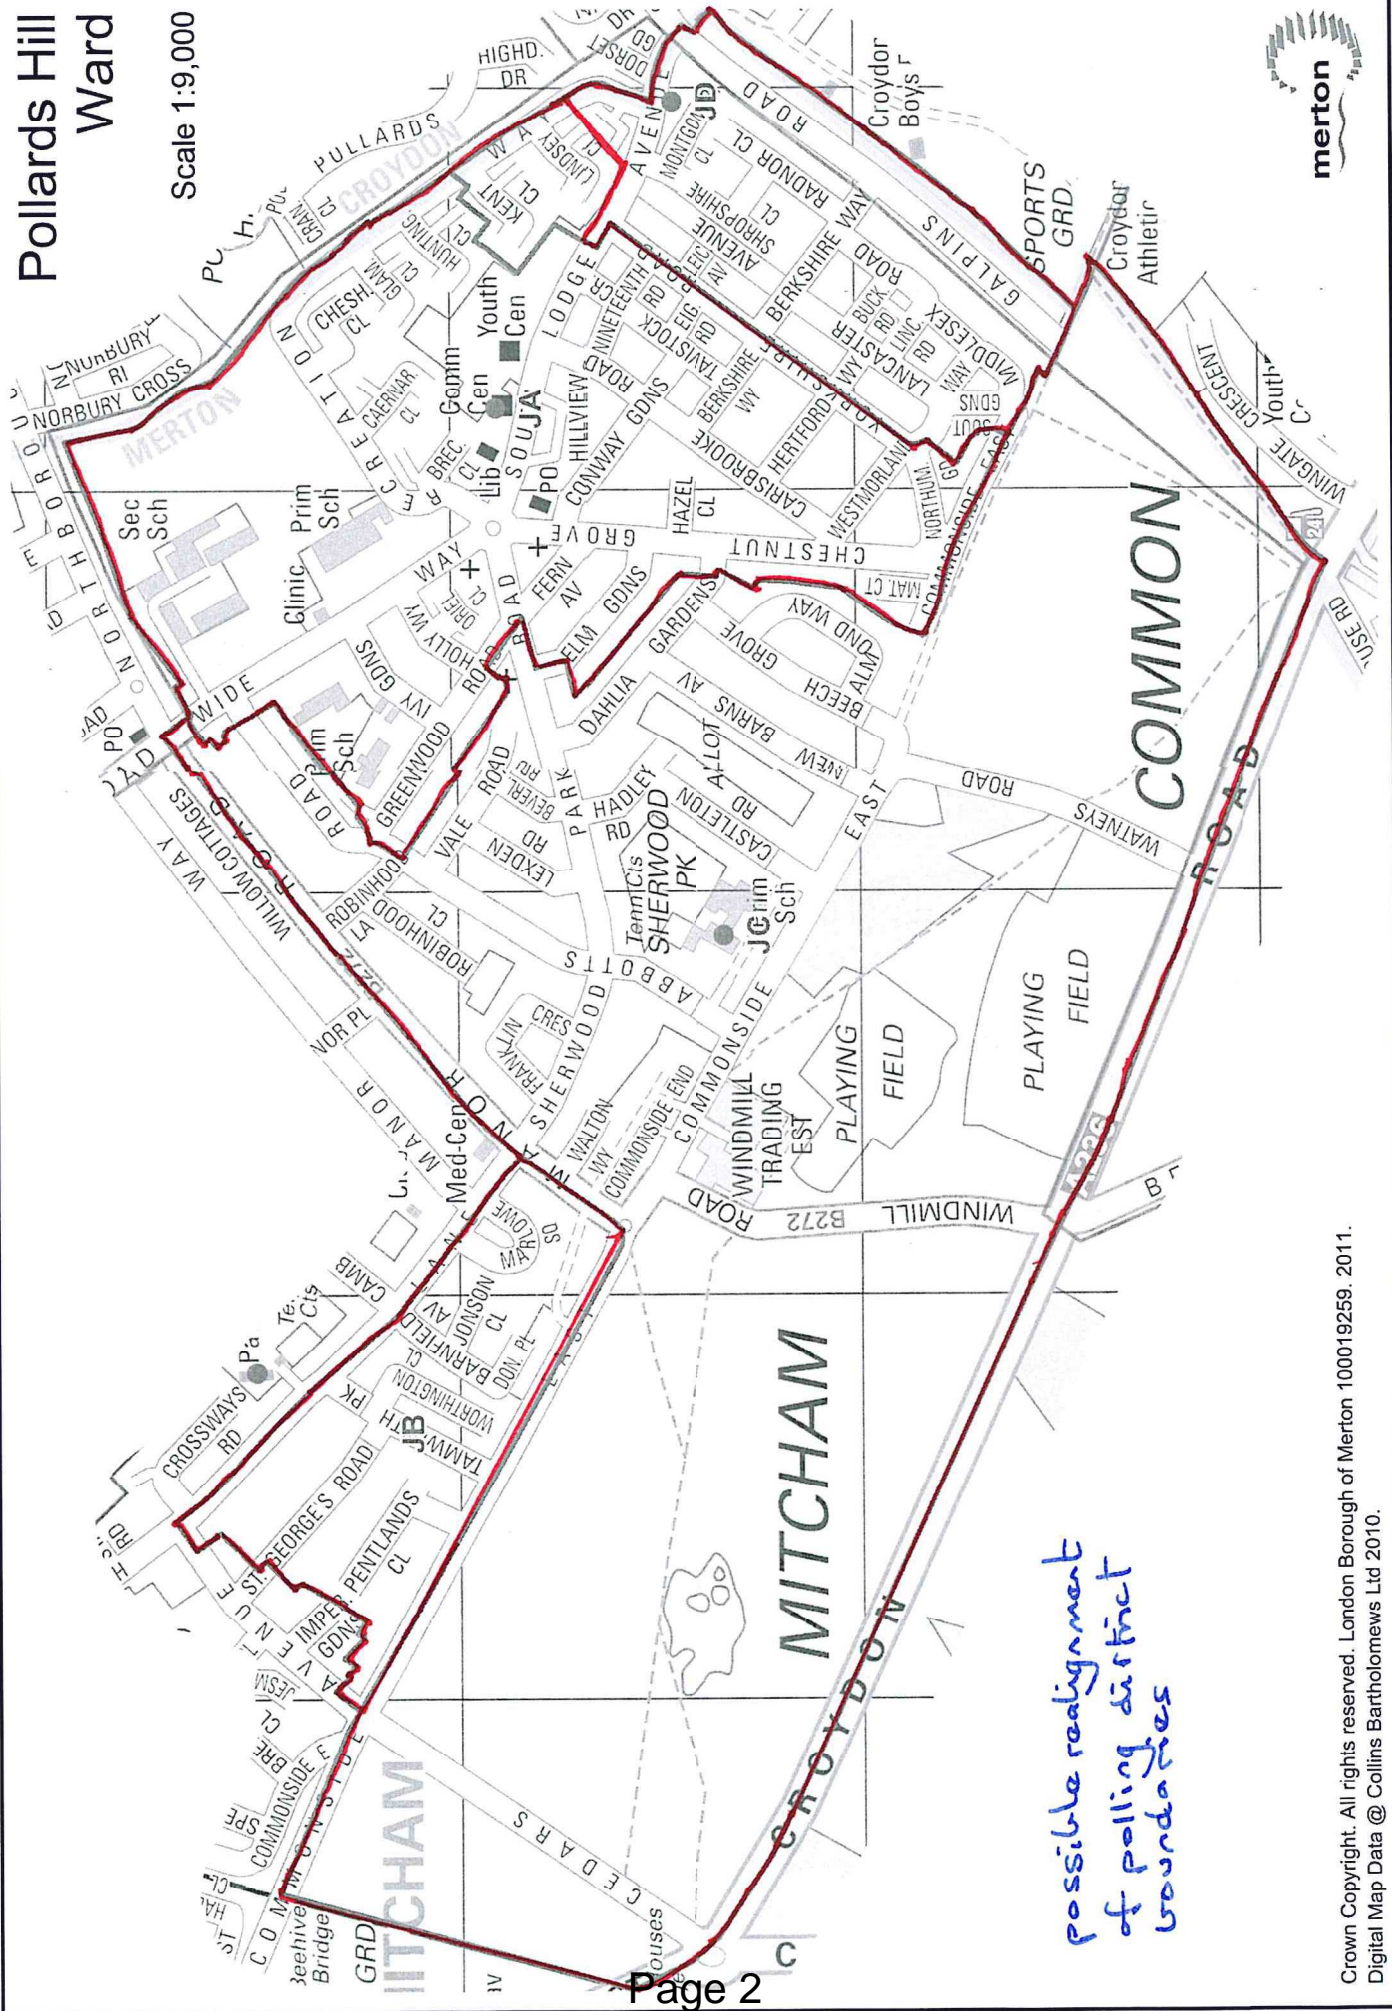

Abbey Ward
Scale 1:6,000

R:\SRFTasks\CS2000_3030\2505\Worksheets\Ward_Abbey.wor

Proposed polling
place for PA

Pollards Hill Ward

Scale 1:9,000

*possible realignment
of polling district
boundaries*

Merton Park

Scale 1:9,000

*Possible realignment
of polling district
boundaries*

Ravensbury

Scale 1:9,000

*Possible adjustment of
polling district boundaries*