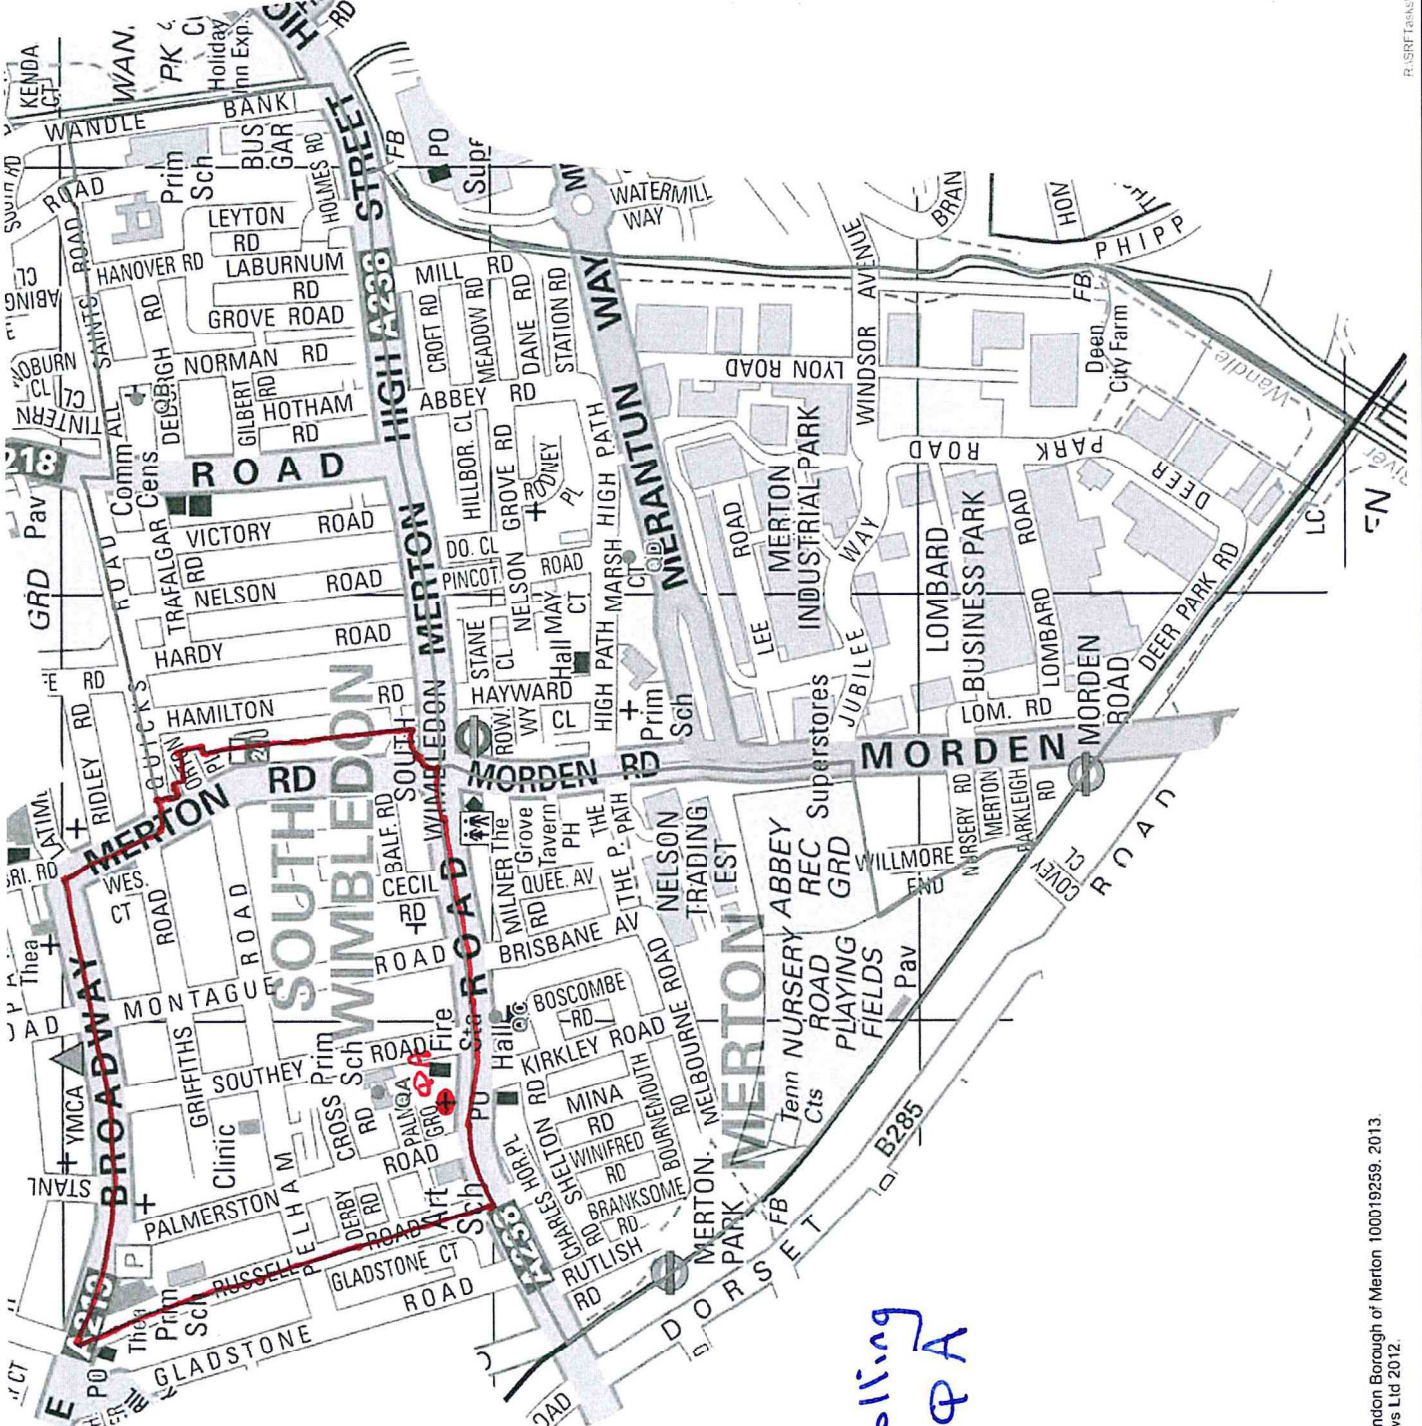

Abbey Ward
Scale 1:6,000

Proposed polling
place for PA